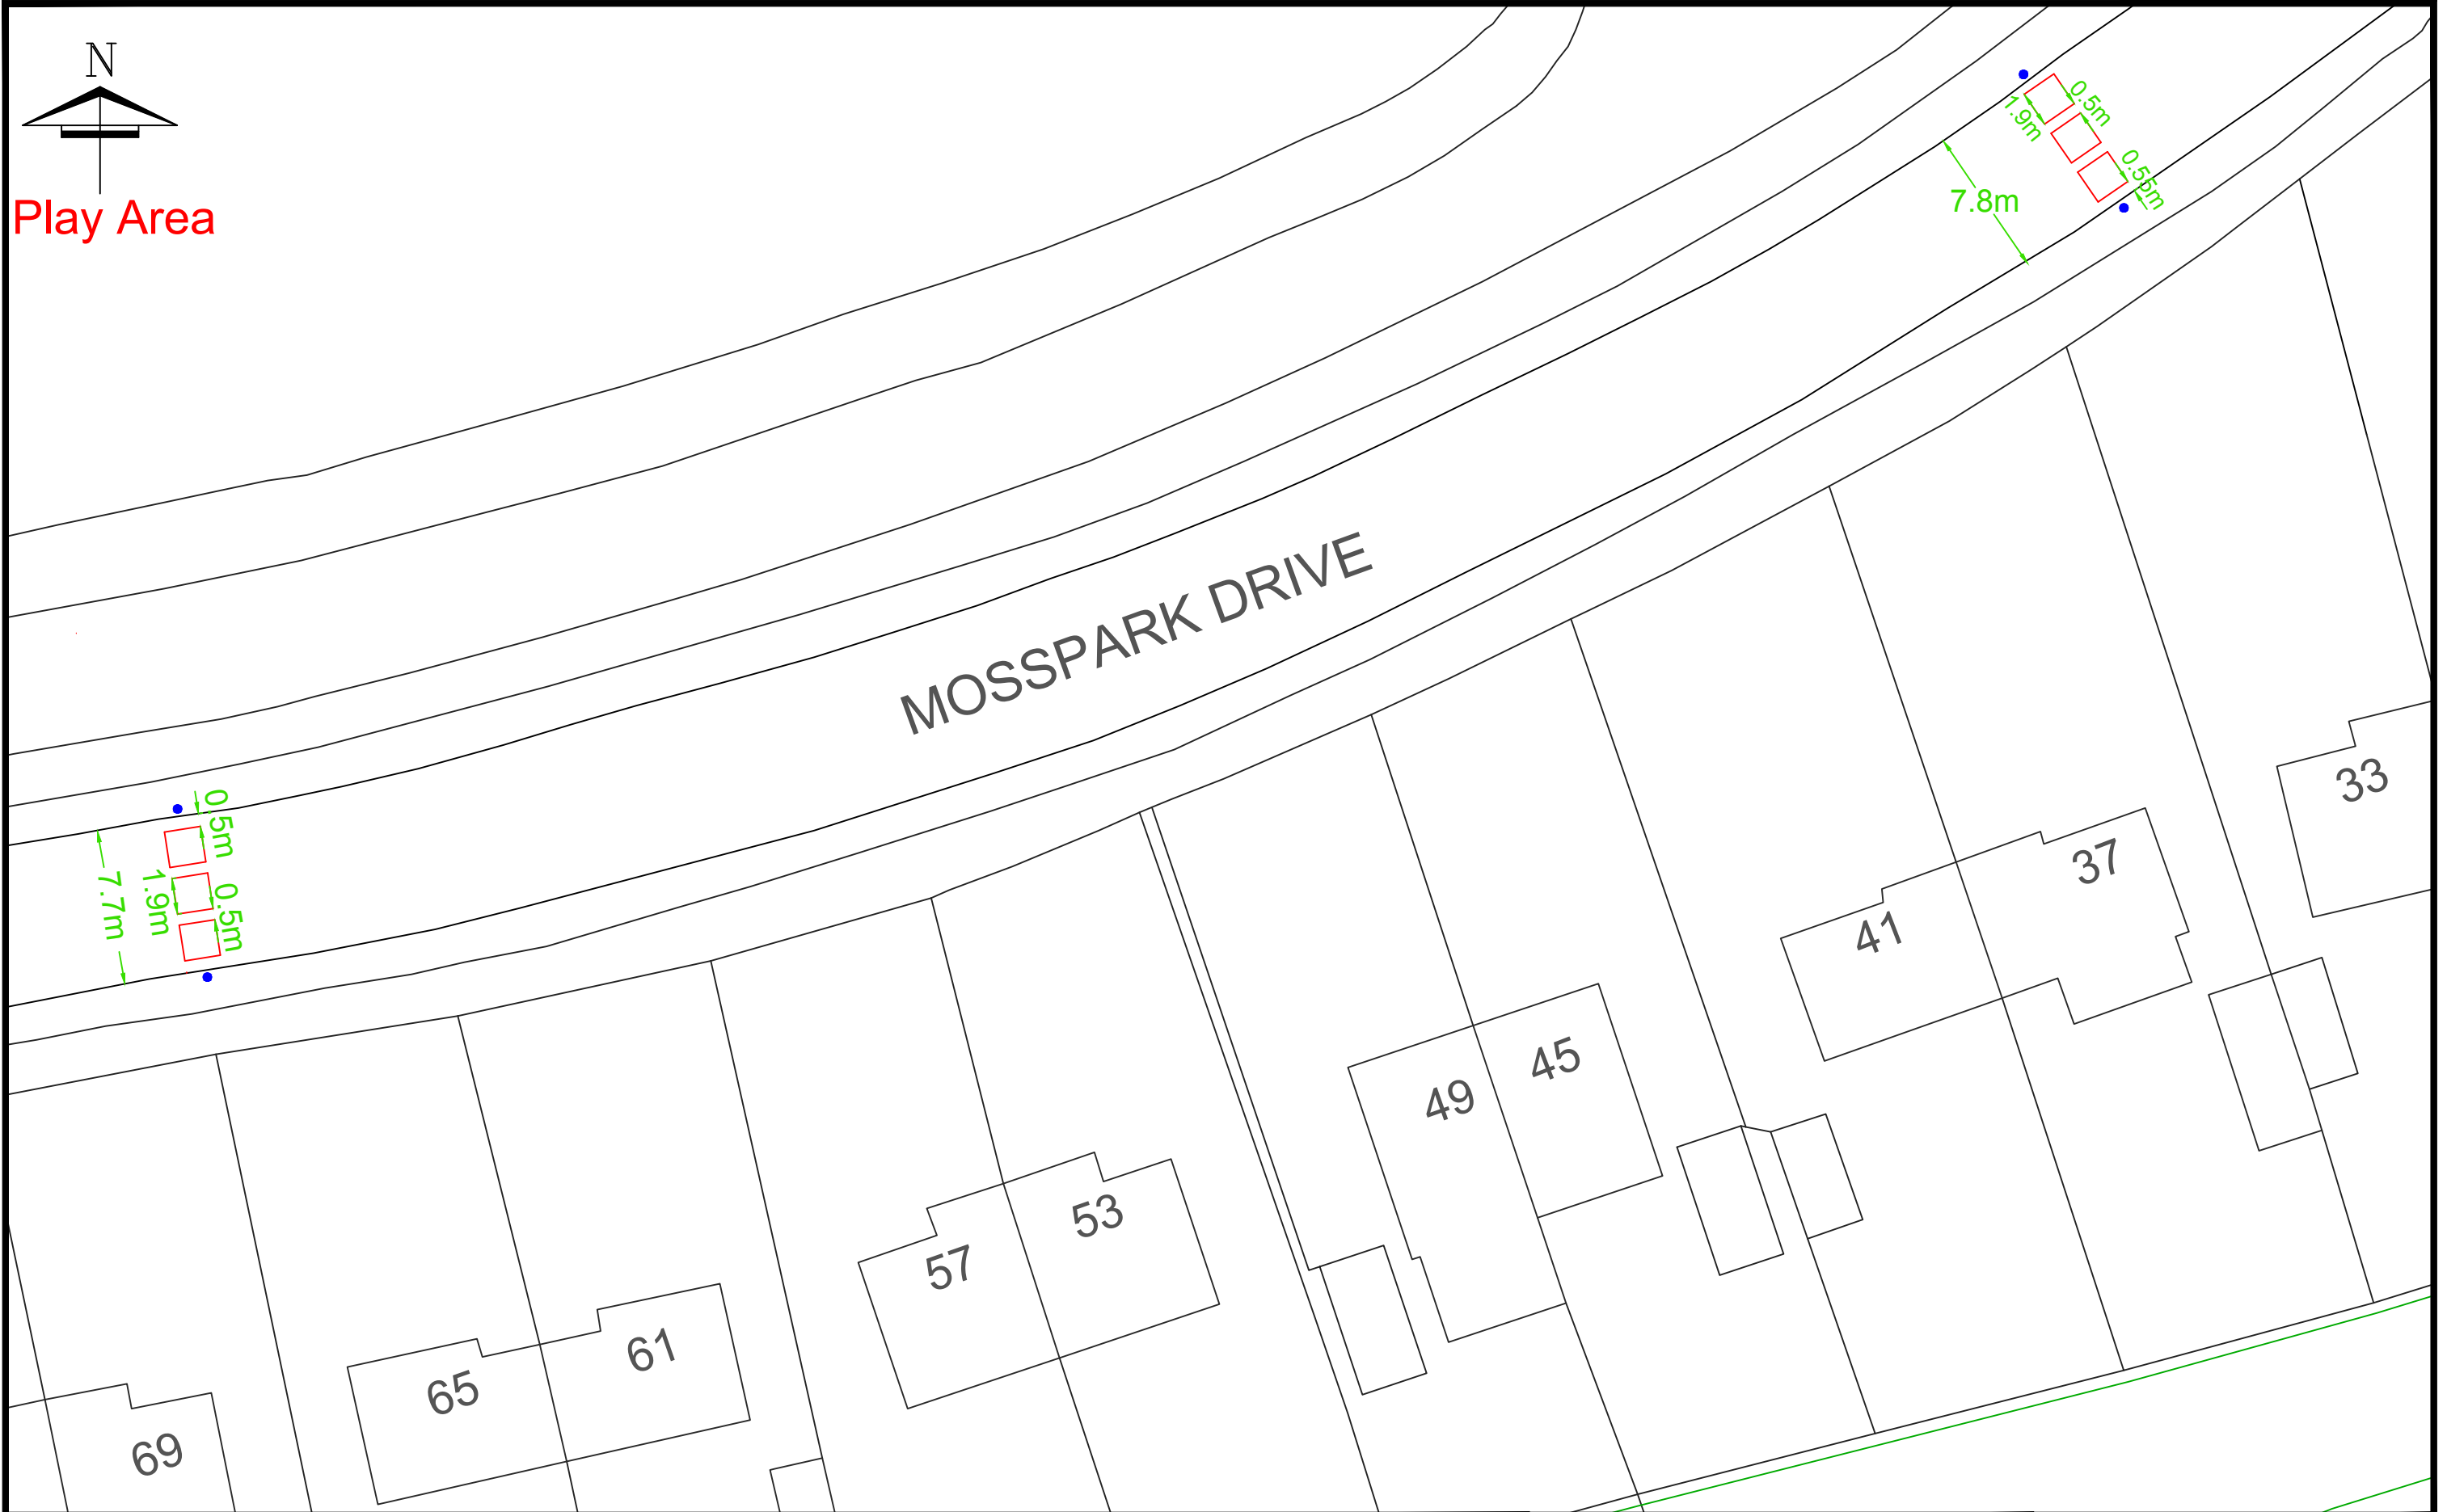

Play Area

Executive Director of Neighbourhoods & Sustainability:
George Gillespie BEng (Hons) CEng MICE
Design Office: Neighbourhoods and Sustainability
Roads and Traffic Operations, 231 George St, Glasgow, G1 1RX

Notes:
© Crown Copyright [and database rights] 2016. All rights reserved.
OS Licence Number 100023379. You are not permitted to copy, sub-license, distribute or sell any of this data to third parties in any form.

Prepared by	JT
Traced by	JT
Checked by	AD
Date	January 2020
Issued by:	

Mosspark Drive
Traffic calming proposals
Proposed locations 1 and 2
Between number 29 and 69

Drawing No :	RS/19/04
File No :	
Scale :	NTS
Status	P | C | T | R